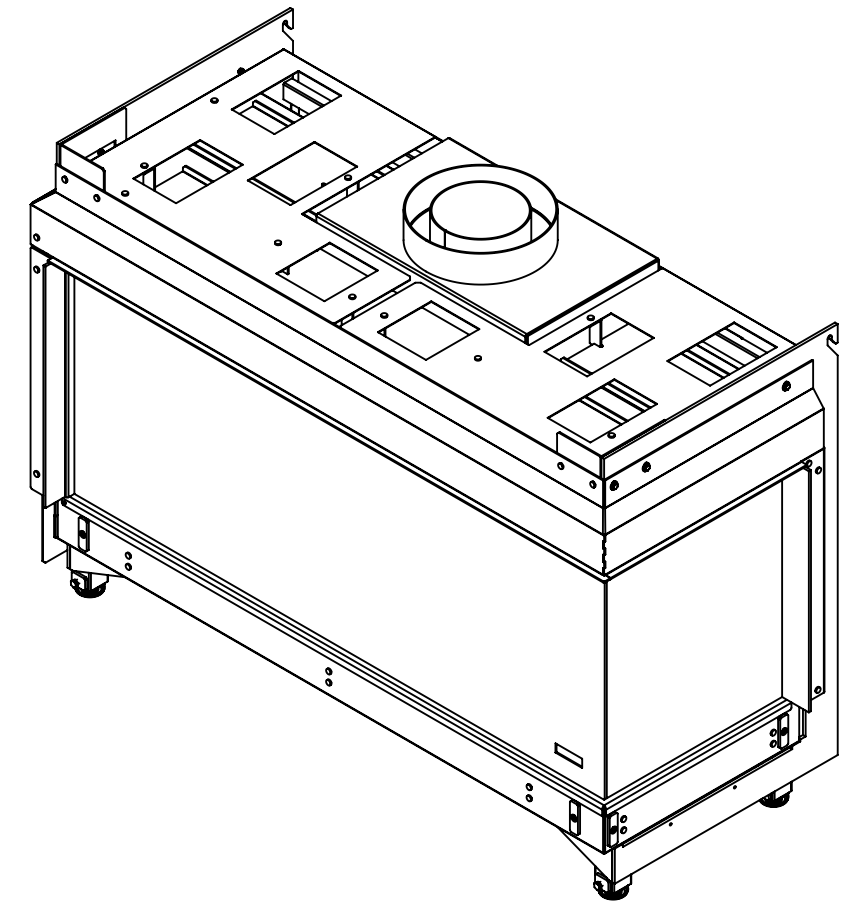

*supplied adjustable feet (4x)

Glen Dimplex Benelux BV

P.O. box 219, NL-8440 AE Heerenveen Tel.:+31(0)513 656500 Fax:+31(0)513 656531

*supplied adjustable feet (4x)

Dimensional drawing Duet Premium L right - cover strip small