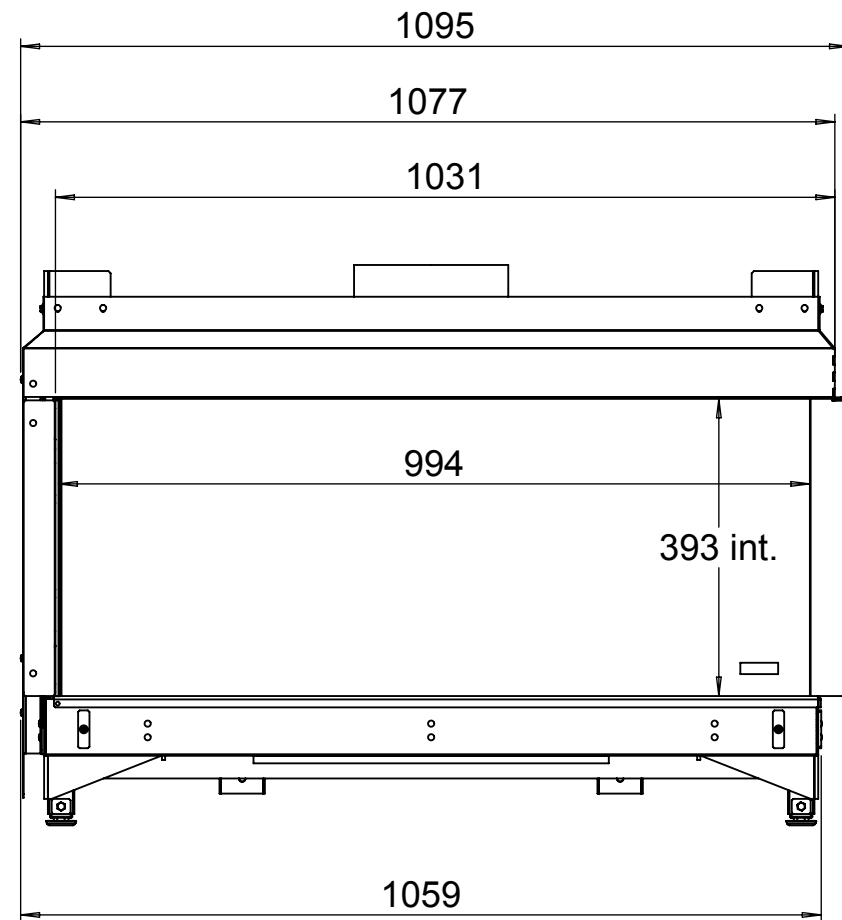

*supplied adjustable feet (4x)

Glen Dimplex Benelux BV

P.O. box 219, NL-8440 AE Heerenveen Tel.:+31(0)513 656500 Fax:+31(0)513 656531

*supplied adjustable feet (4x)

Dimensional drawing Duet Premium L right - cover strip small