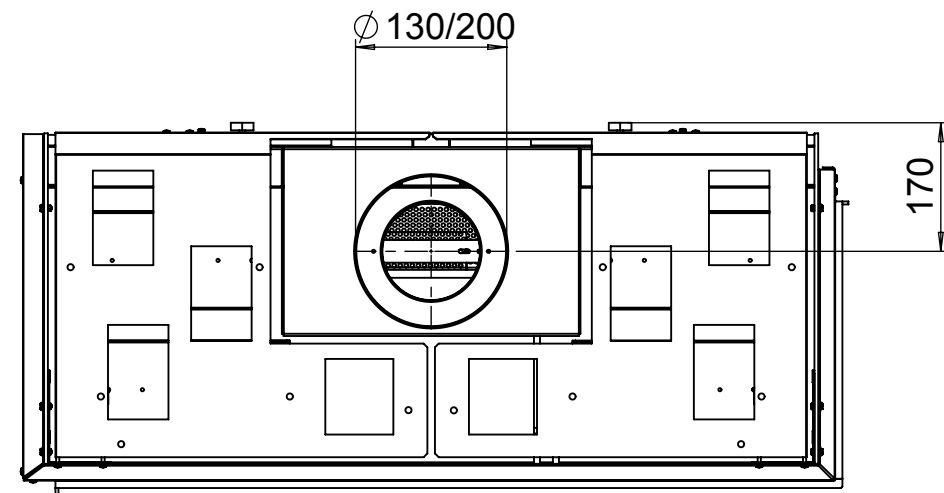

*supplied adjustable feet (4x)

Glen Dimplex Benelux BV

P.O. box 219, NL-8440 AE Heerenveen Tel.:+31(0)513 656500 Fax:+31(0)513 656531

*supplied adjustable feet (4x)

Dimensional drawing Duet Premium L right - cover strip small