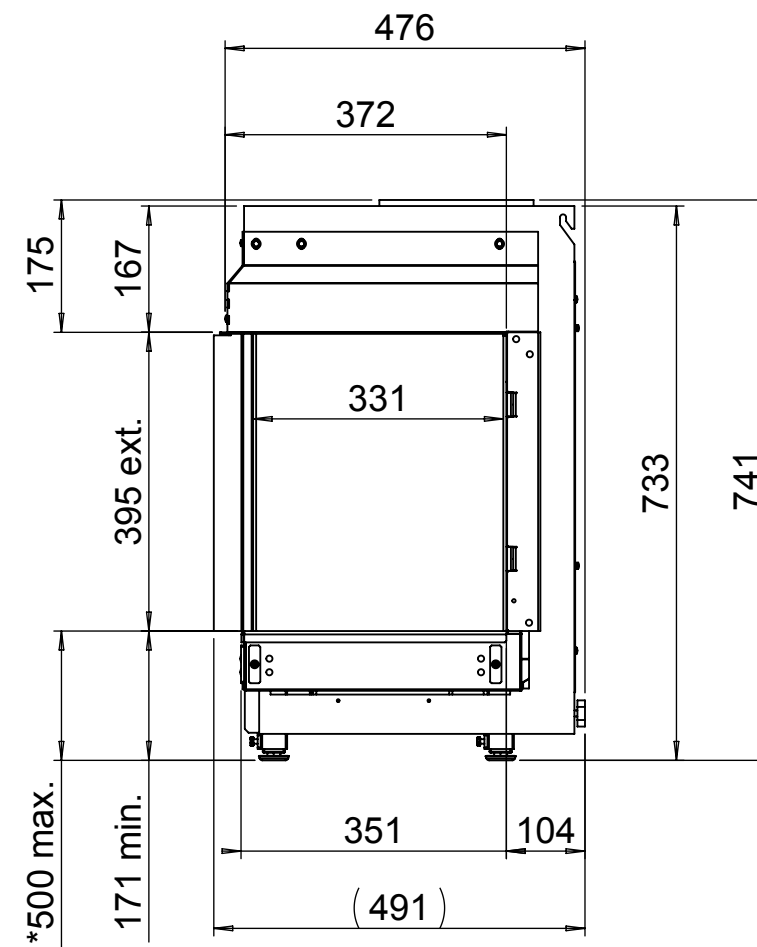

*supplied adjustable feet (4x)

Glen Dimplex Benelux BV

P.O. box 219, NL-8440 AE Heerenveen Tel.:+31(0)513 656500 Fax:+31(0)513 656531

*supplied adjustable feet (4x)

Dimensional drawing Duet Premium L right - cover strip small